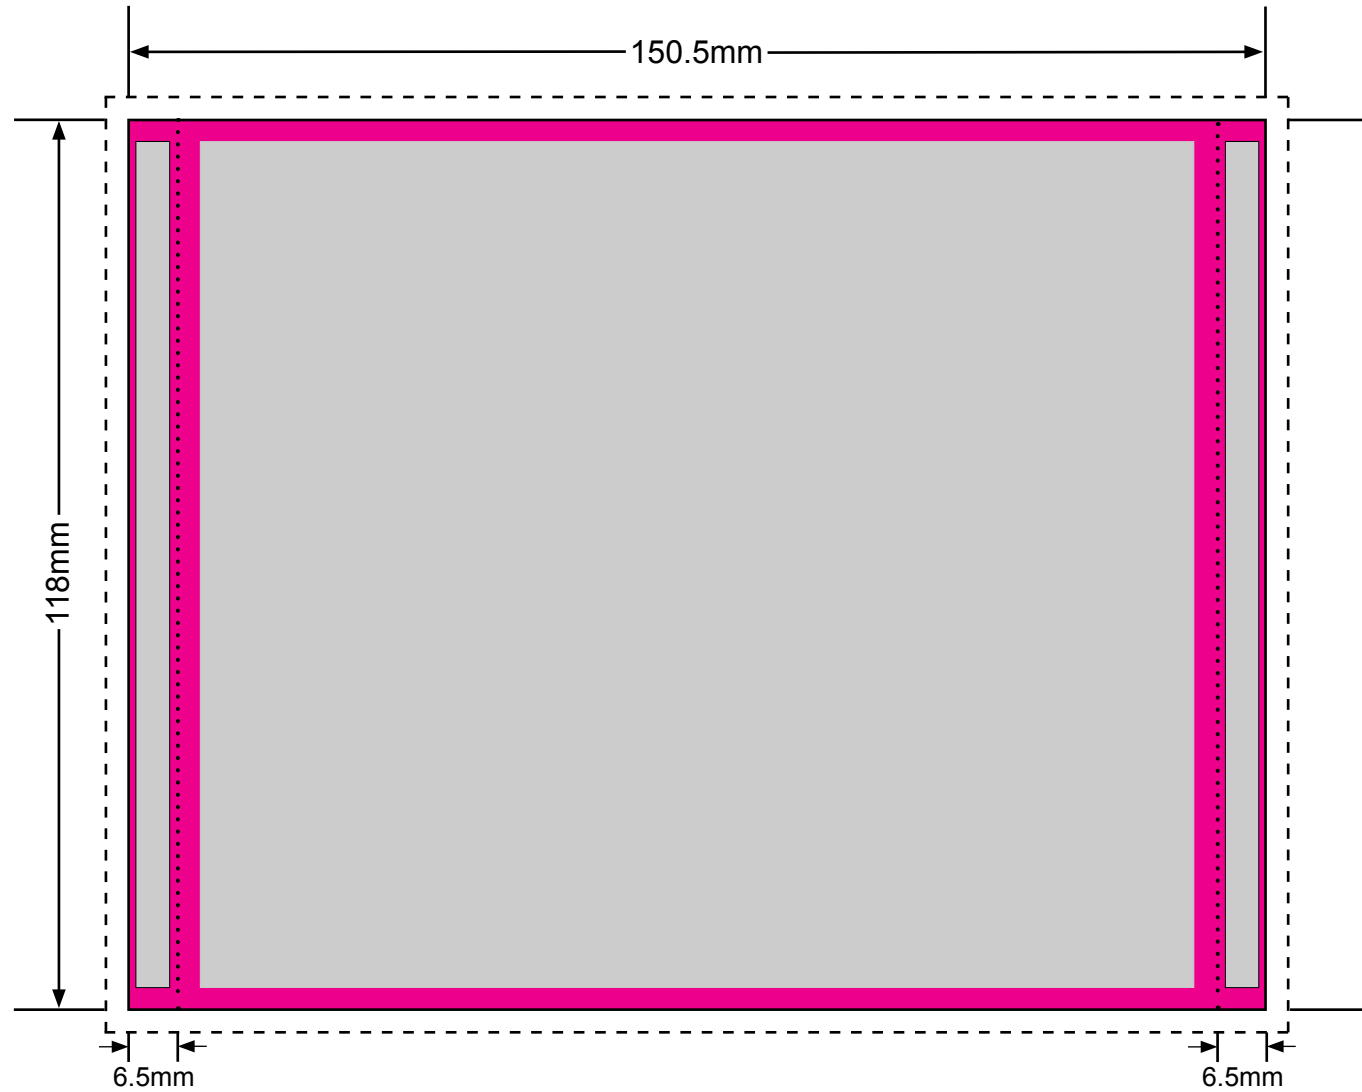

# CD TRAY INLAY

Printers bleed MUST be at least 3mm.  
The no text area is 3mm in from the trim edge or fold.

Dimensions ←→ Trim ——— Bleed - - - - - Fold/perforation ······ No text here  No print here