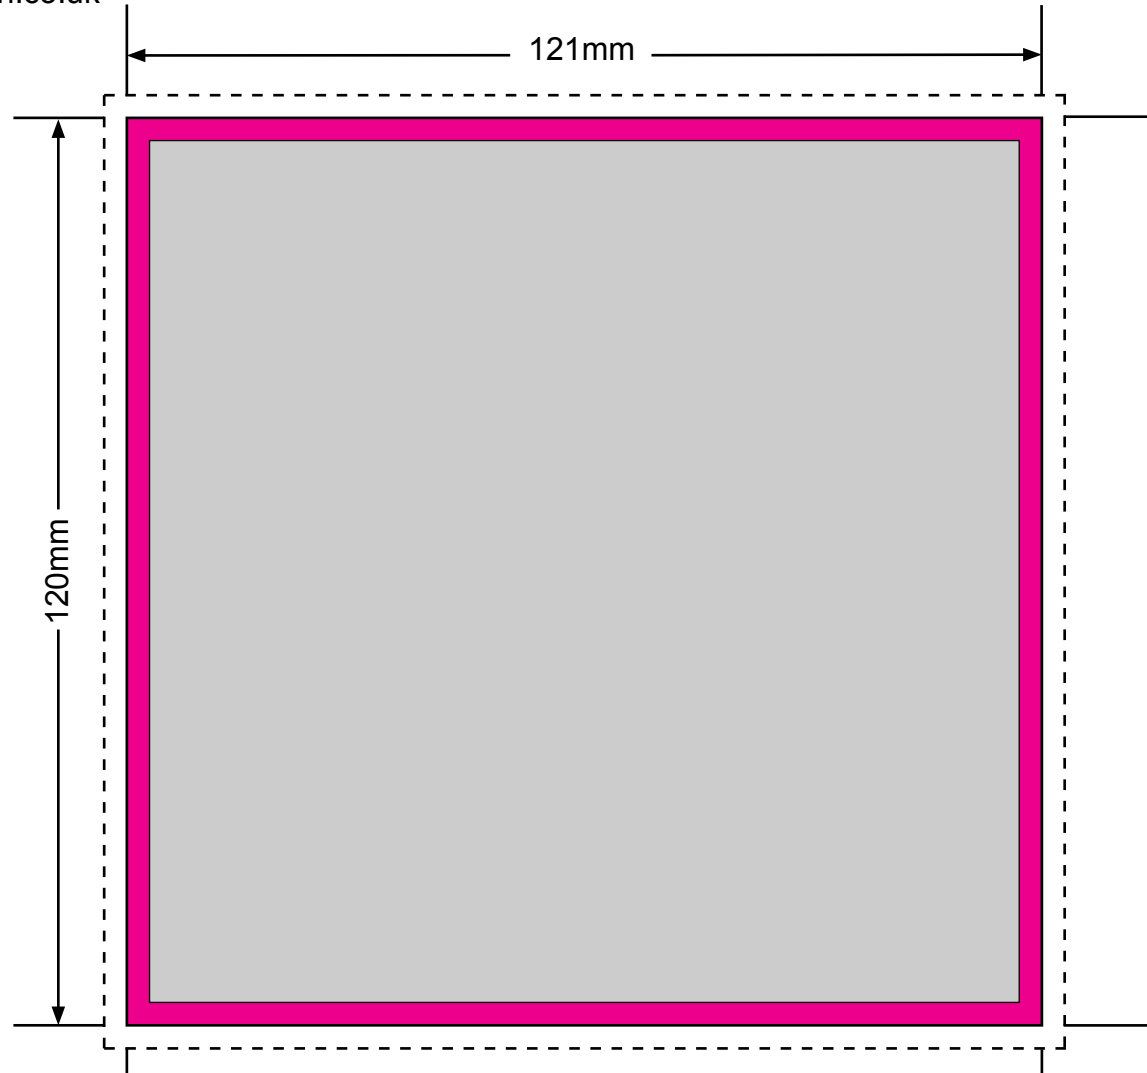

Duplication Station
Company House, 23 Button Hill, Ecclesall, Sheffield S11 9HF
0114 2621526
info@duplicationstation.co.uk
www.duplicationstation.co.uk

CD BOOKLET SINGLE PAGE

Printers bleed MUST be at least 3mm.
The no text area is 3mm in from the trim edge or fold.

Dimensions ←→ Trim ——— Bleed - - - - - Fold/perforation ······· No text here █ No print here █